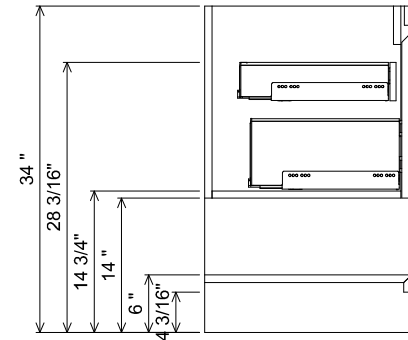

AT SINK CENTER SECTION

AT BANK SECTION

 THE FURNITURE GUILD ESTD 1984	434-0460	ALL DRAWINGS AND DIMENSIONS ARE SUBJECT TO CHANGE WITHOUT NOTICE AT THE DISCRETION OF THE MANUFACTURER. THE MANUFACTURER RESERVES THE RIGHT TO MAKE ADDITIONS, DELETIONS, AND MODIFICATIONS TO THE DRAWINGS AS THE MANUFACTURER MAY DEEM APPROPRIATE OR DESIRABLE. DIMENSIONS ARE APPROXIMATE AND MAY VARY WITH ACTUAL CONSTRUCTION. PLEASE CONTACT THE FURNITURE GUILD, INC. TO ENSURE DRAWING IS UP TO DATE.
	TOURO	
	CURRENT AS OF: 11/04/2021	THE INFORMATION CONTAINED IN THIS DRAWING IS THE SOLE PROPERTY OF THE FURNITURE GUILD, INC. ANY REPRODUCTION IN PART OR AS A WHOLE WITHOUT WRITTEN PERMISSION OF THE FURNITURE GUILD, INC. IS PROHIBITED.