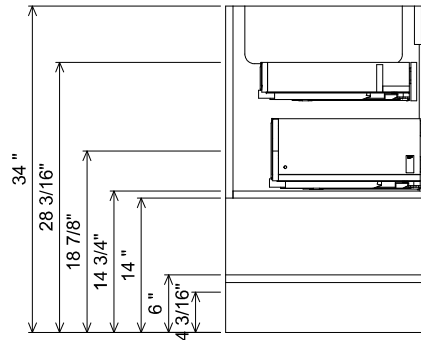

AT SINK CENTER SECTION

AT BANK SECTION

 THE FURNITURE GUILD ESTD 1984	434-0460	ALL DRAWINGS AND DIMENSIONS ARE SUBJECT TO CHANGE WITHOUT NOTICE AT THE DISCRETION OF THE MANUFACTURER. THE MANUFACTURER RESERVES THE RIGHT TO MAKE ADDITIONS, DELETIONS, AND MODIFICATIONS TO THE DRAWINGS AS THE MANUFACTURER MAY DEEM APPROPRIATE OR DESIRABLE. DIMENSIONS ARE APPROXIMATE AND MAY VARY WITH ACTUAL CONSTRUCTION. PLEASE CONTACT THE FURNITURE GUILD, INC. TO ENSURE DRAWING IS UP TO DATE.
	TOURO	
	CURRENT AS OF: 11/04/2021	THE INFORMATION CONTAINED IN THIS DRAWING IS THE SOLE PROPERTY OF THE FURNITURE GUILD, INC. ANY REPRODUCTION IN PART OR AS A WHOLE WITHOUT WRITTEN PERMISSION OF THE FURNITURE GUILD, INC. IS PROHIBITED.