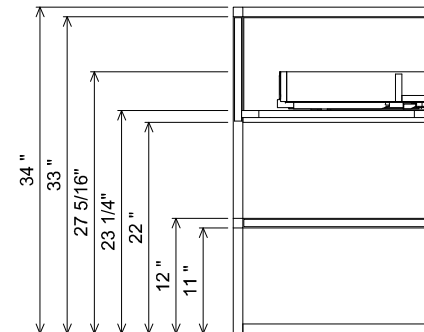

AT SINK CENTER SECTION

NOT AVAILABLE IN POLISHED CHROME

PREPARATION INSTRUCTIONS

All vanities require solid blocking in the wall
 Plumbing supply and waste to be 24"H above finished floor
 Space for Undermount sink: 6.75"H

 THE FURNITURE GUILD <small>ESTD 1984</small>	610-0142	<small>ALL DRAWINGS AND DIMENSIONS ARE SUBJECT TO CHANGE WITHOUT NOTICE AT THE DISCRETION OF THE MANUFACTURER. THE MANUFACTURER RESERVES THE RIGHT TO MAKE ADDITIONS, DELETIONS, AND MODIFICATIONS TO THE DRAWINGS AS THE MANUFACTURER MAY DEEM APPROPRIATE OR DESIRABLE. DIMENSIONS ARE APPROXIMATE AND MAY VARY WITH ACTUAL CONSTRUCTION. PLEASE CONTACT THE FURNITURE GUILD, INC. TO ENSURE DRAWING IS UP TO DATE.</small>
	WINSTON	
	CURRENT AS OF: 07/24/2020	<small>THE INFORMATION CONTAINED IN THIS DRAWING IS THE SOLE PROPERTY OF THE FURNITURE GUILD, INC. ANY REPRODUCTION IN PART OR AS A WHOLE WITHOUT WRITTEN PERMISSION OF THE FURNITURE GUILD, INC. IS PROHIBITED.</small>